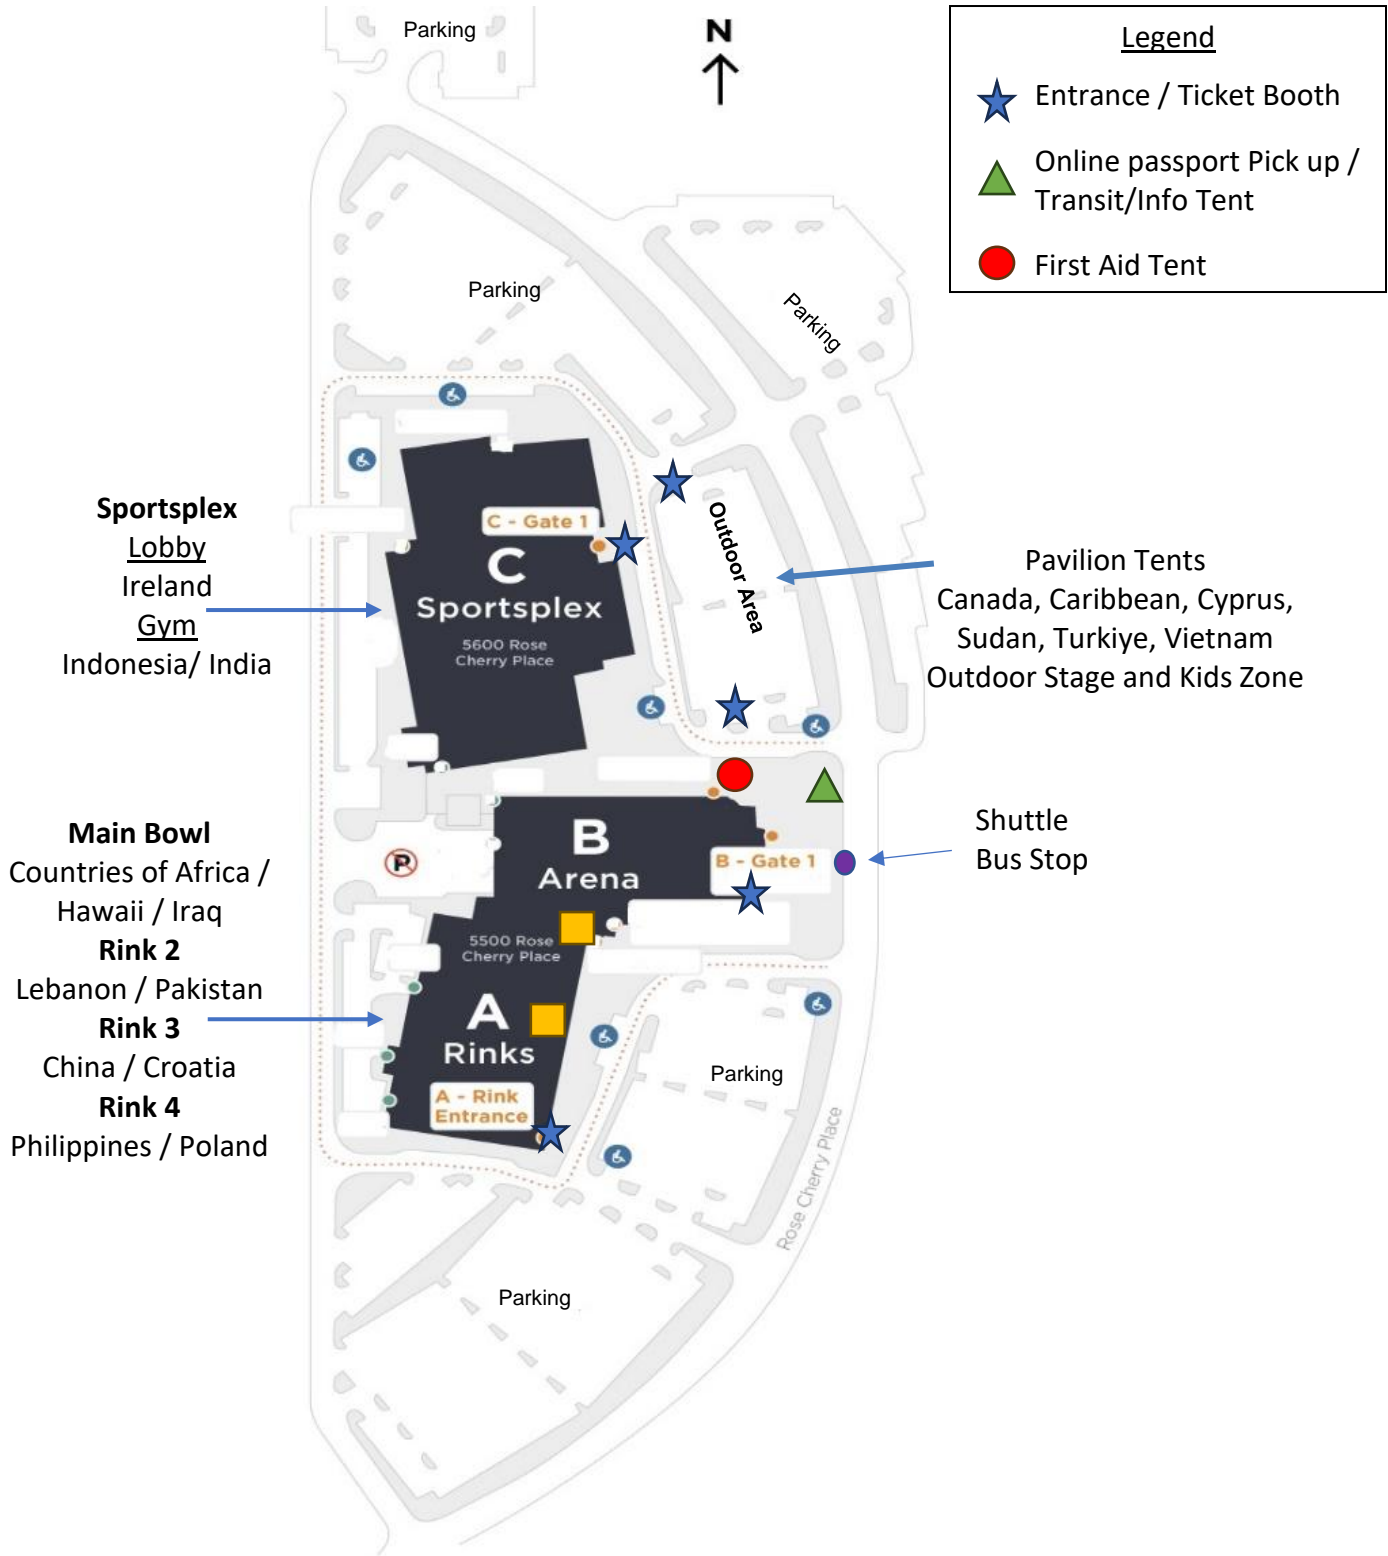

Paramount Fine Foods Centre (5500 / 5600 Rose Cherry Place) Site Map 2025

Legend

- ★ Entrance / Ticket Booth
- ▲ Online passport Pick up / Transit/Info Tent
- First Aid Tent

Sportsplex
Lobby
Ireland
Gym
Indonesia/ India

Main Bowl
Countries of Africa /
Hawaii / Iraq
Rink 2
Lebanon / Pakistan
Rink 3
China / Croatia
Rink 4
Philippines / Poland

Pavilion Tents
Canada, Caribbean, Cyprus,
Sudan, Turkiye, Vietnam
Outdoor Stage and Kids Zone

Shuttle
Bus Stop