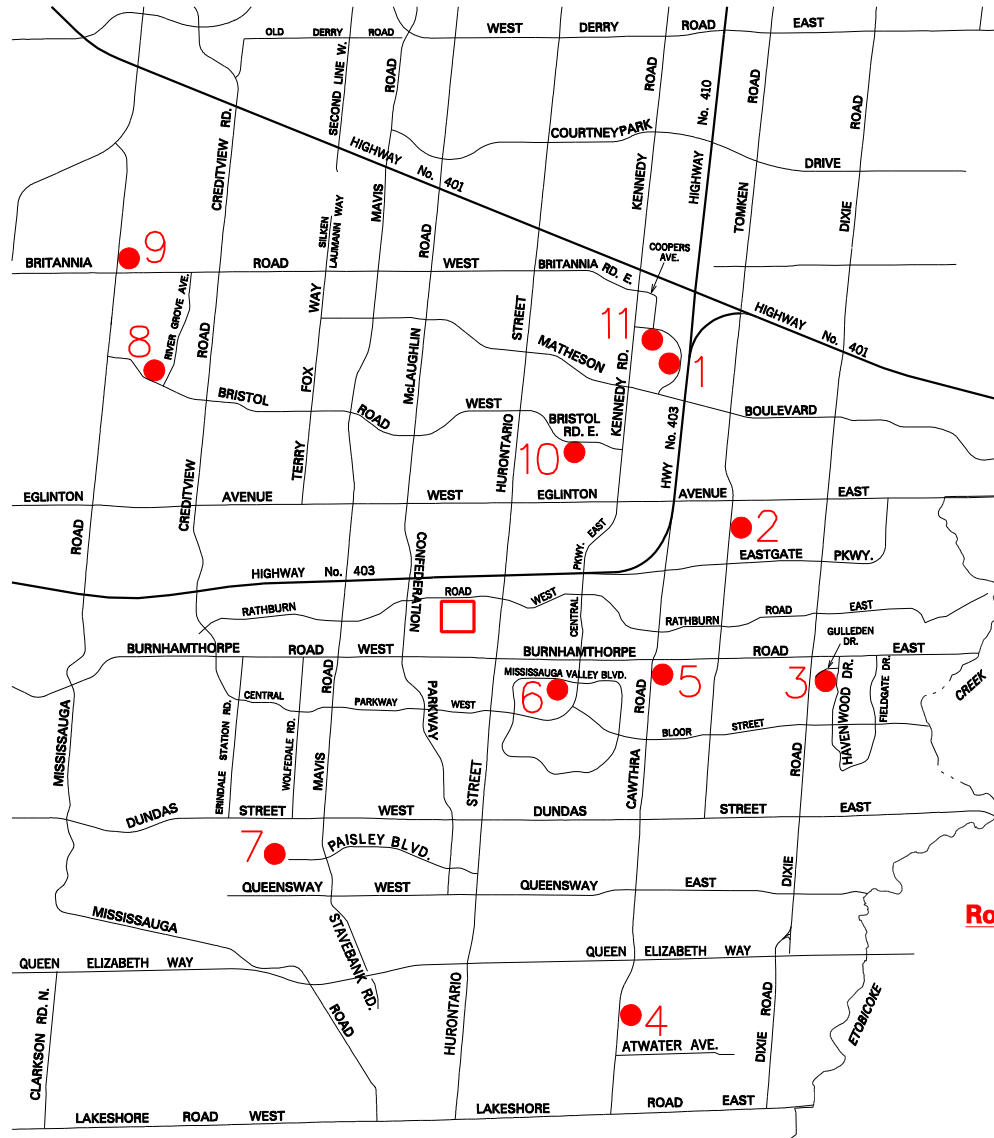

CARASSAUGA 2011

YOUR ROAD MAP TO THE WORLD

Pavilion Sites (in clockwise order)

- | | | |
|---|--|---|
| 1 | Hershey Centre /Sports Complex
5500 – 5600 Rose Cherry Place | Africa, Canada, Croatia, Cyprus,
Egypt, India, Philippines, Turkey |
| 2 | Tomken Twin Arena
4499 Tomken Road | Bangladesh, Indonesia, Iraq,
Pakistan, Latin America, Vietnam |
| 3 | Burnhamthorpe Community Centre – Arena
1500 Gulleden Dr. | Greece |
| 4 | Cawthra Community Centre /Seniors Centre
1399 Cawthra Rd. | Italy, Lebanon / Syria,
Caribbean / Caricom Countries |
| 5 | St. Mary's Ukrainian Catholic Church
3625 Cawthra Rd. | Ukraine |
| 6 | Mississauga Valley Community Centre
1275 Mississauga Valley Blvd. | Jamaica, Poland |
| 7 | Huron Park Community Centre
830 Paisley Blvd. W. | Hawaii |
| 8 | Saint Elija Macedonian Orthodox Church
1775 Bristol Road West | Macedonia |
| 9 | Portuguese Cultural Centre of Mississauga
53 Queen St. North | Portugal |
| 10 | Frank McKechnie Community Centre
310 Bristol Rd. East | China |
| 11 | Malta Band Club & Hershey Overflow Parking
5745 Coopers Ave. | Malta |
|  | City Centre Transit Terminal | Square One |

Carassauga Shuttle Bus Routes

<u>Route</u>	<u>Bus Stops</u>	<u>Estimated Frequency</u>
A	Square One – Miss. Valley CC – Tomken Arena	45 minutes
B	Square One – Frank McKechnie C.C. – Hershey	45 minutes
C	Square One – Huron Park	45 minutes
D	Hershey – Tomken Arena	30 minutes
E	Hershey – Burnhamthorpe CC	45 minutes
F	Hershey – Ukrainian Church – Cawthra CC /Seniors Centre	60 minutes
G	Hershey – Macedonian Church – Portuguese Centre	60 minutes
H	Hershey – Malta Club /Overflow Parking	30 minutes